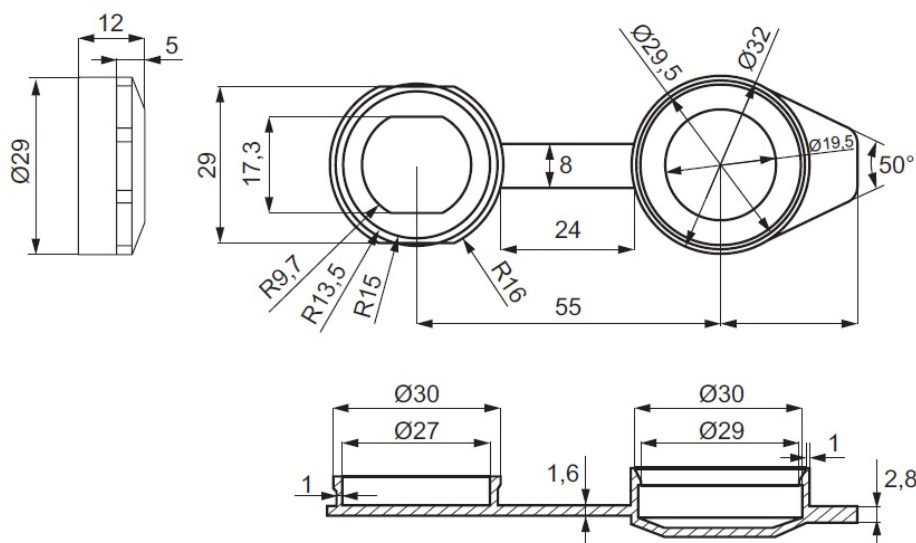

PRODUCT SHEET

Description:

Plastic Cover Cap F/Cam locks 1900 Series, Black PE

Item number:

14.04.560-0

Units	Box	Carton	HS Code	Barcode
Pcs.	50	200	3926909790	
				5704866482202

SISO A/S

Mileparken 11
DK-2740 Skovlunde
Denmark
VAT: DK 24786013

Phone +45 45 830 900

www.siso.dk
siso@siso.dk

Danske Bank
Nytorv Branch
Copenhagen
SWIFT: DABADKKK

Account no.
4180 3112 112936
IBAN Account
DK7230003112112936